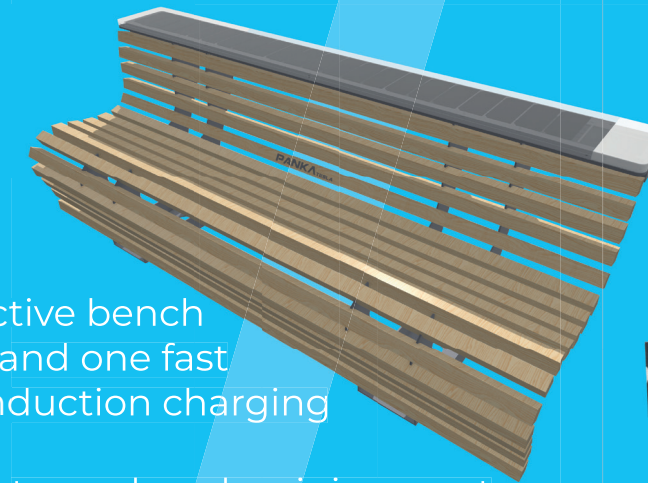

## PANKA 4S

- Smart and interactive bench with 4 USB ports and one fast charge wireless induction charging point.
- Possibility to select wood or aluminium seat (wood-coloured or customised version) and possibility of incorporating IoT sensors.